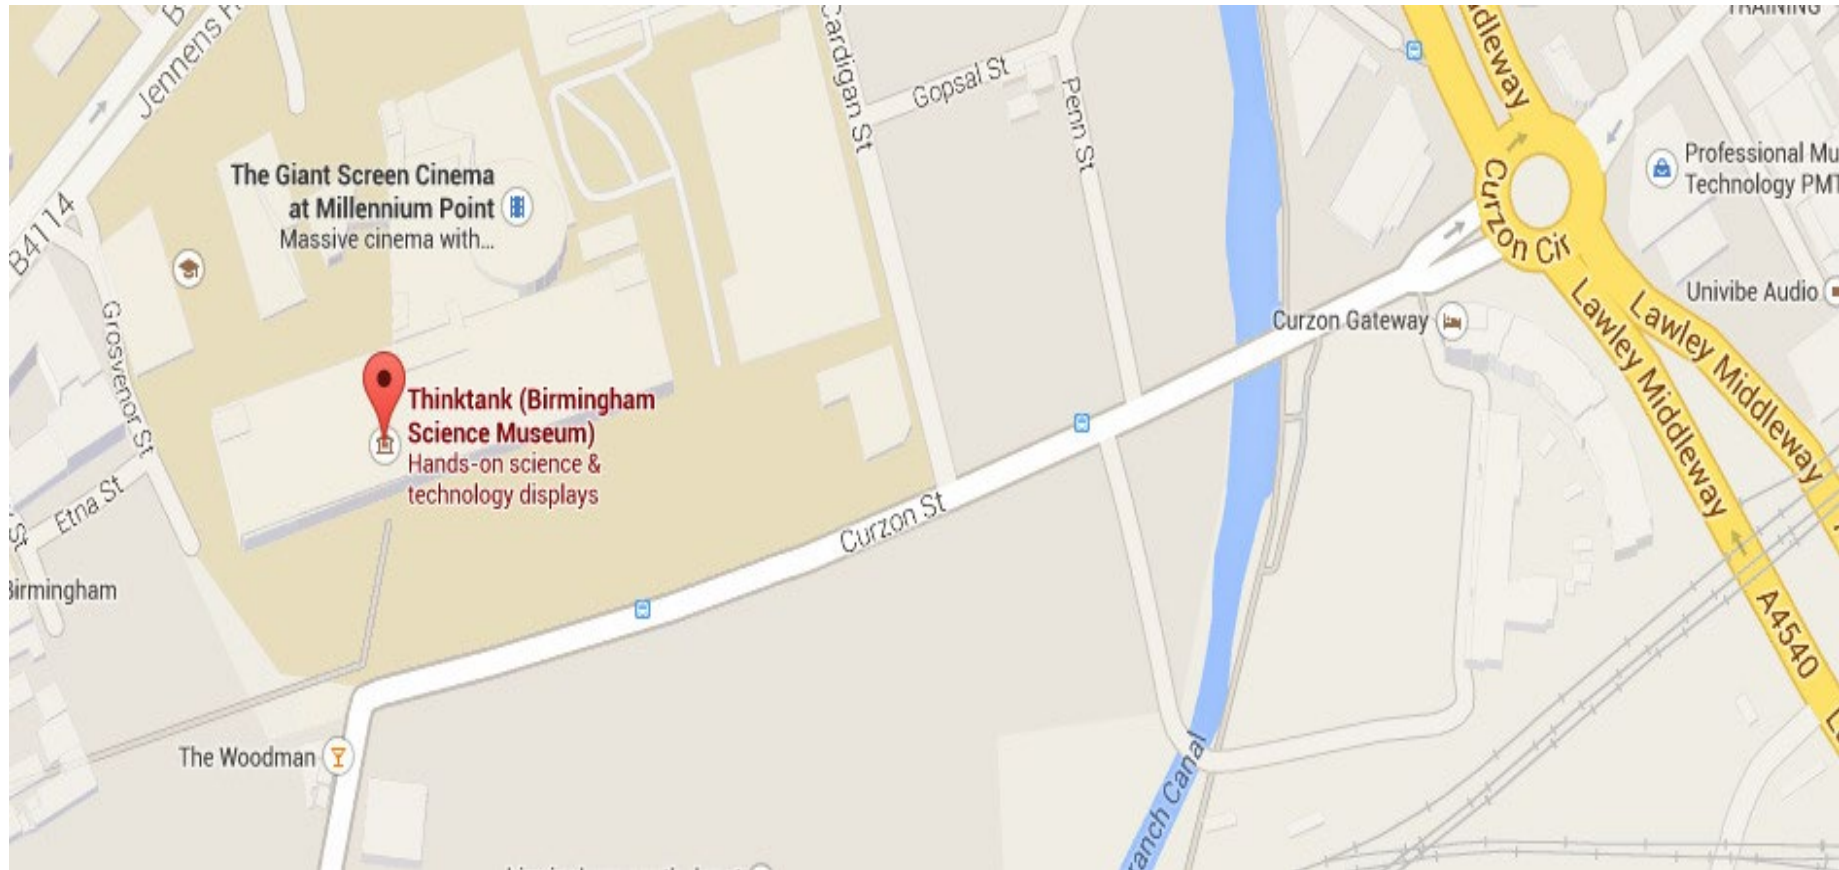

Address

Birmingham Think Tank

Birmingham Museums Trust

Millennium Point, Curzon Street Birmingham, B4 7XG

Set up 1st February from 8:00am – LEVEL 3

The closest car park to Thinktank is the [Millennium Falcon car park](#) located on Howe Street, off Jennens Road, it is operated by Birmingham City Council (charges apply). For google maps and Sat Nav use postcode **B4 7AP** and select the car park name. This car park is also in Birmingham's Clear Air Zone. Blue Badge holders can park for free, there are 20 blue badge bays within the car park and the maximum height restriction for the car park is 2.1 metres.

The Millennium Point building is approximately 20 meters from the multi-story car park and from Level 1 and Level 2 of the multi-story car park there is step free access into Millennium Point.

Loading Bay