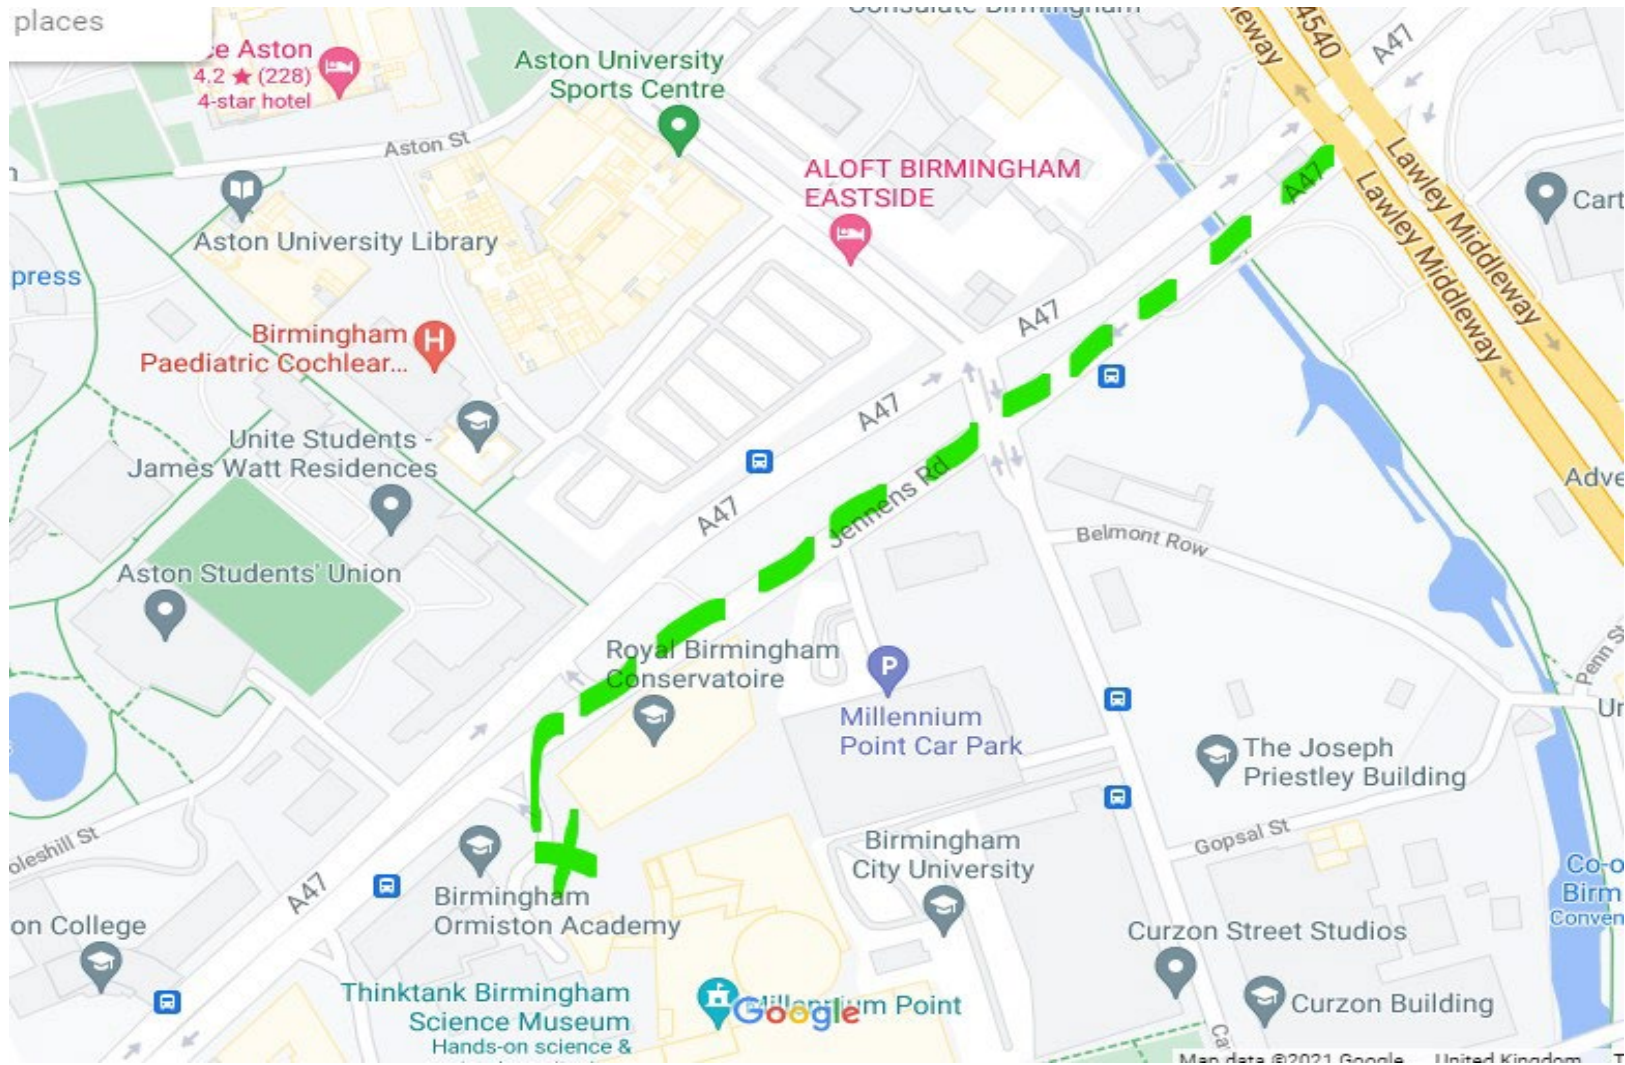

Address

Birmingham Think Tank

Birmingham Museums Trust

Millennium Point, Curzon Street Birmingham, B4 7XG

Set up 1st February from 8:00am – LEVEL 3

The closest car park to Thinktank is the [Millennium Falcon car park](#) located on Howe Street, off Jennens Road, it is operated by Birmingham City Council (charges apply). For google maps and Sat Nav use postcode **B4 7AP** and select the car park name. This car park is also in Birmingham's Clear Air Zone. Blue Badge holders can park for free, there are 20 blue badge bays within the car park and the maximum height restriction for the car park is 2.1 metres.

The Millennium Point building is approximately 20 meters from the multi-story car park and from Level 1 and Level 2 of the multi-story car park there is step free access into Millennium Point.

Loading Bay